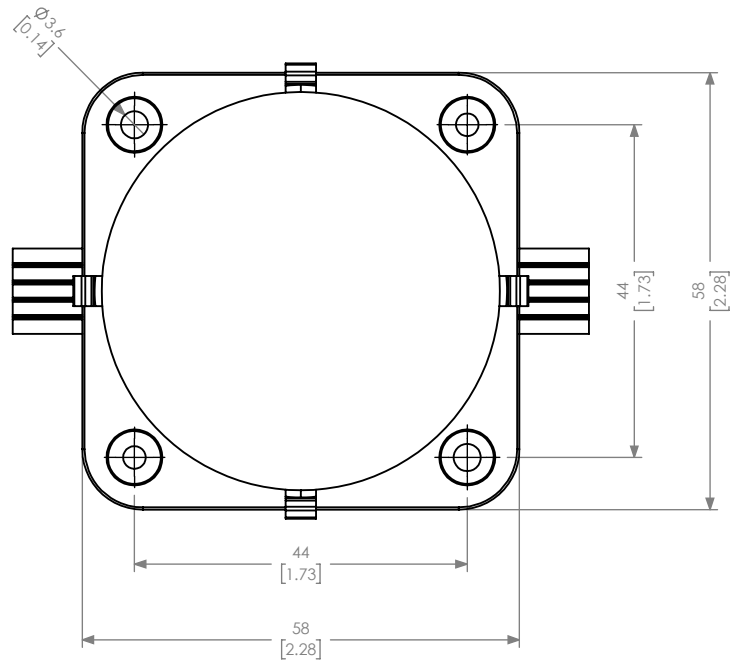

Description : GRAPH-I-DOT - FLAT CLEAR DIFFUSER

Code : AL4700

Scale : 1:1

SHEET 1 OF 2

Revision : 01

DIMENSIONS ARE IN MILLIMETERS [BRACKETED DIMENSIONS ARE IN INCHES]

GRIVEN 

<http://www.griven.com>

Description : GRAPH-I-DOT - OPALINE DOME

Code : AL4700

Scale : 1:1

SHEET 2 OF 2

Revision : 01

DIMENSIONS ARE IN MILLIMETERS [BRACKETED DIMENSIONS ARE IN INCHES]

GRIVEN 

<http://www.griven.com>