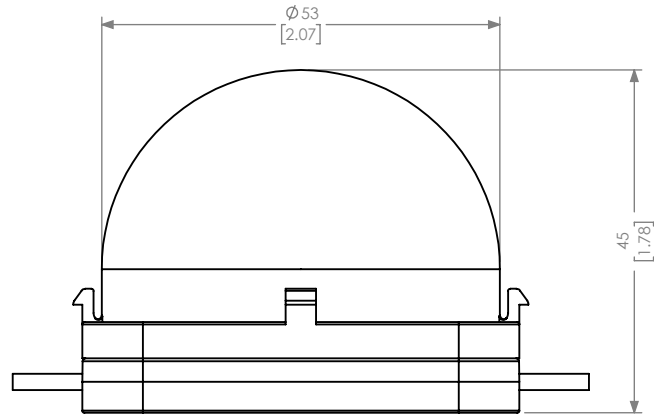

Description : GRAPH-I-DOT - FLAT CLEAR DIFFUSER

Code : AL4700

Scale : 1:1

SHEET 1 OF 2

Revision : 01

DIMENSIONS ARE IN MILLIMETERS [BRACKETED DIMENSIONS ARE IN INCHES]

GRIVEN 

<http://www.griven.com>

Description : GRAPH-I-DOT - OPALINE DOME

Code : AL4700

Scale : 1:1

SHEET 2 OF 2

Revision : 01

DIMENSIONS ARE IN MILLIMETERS [BRACKETED DIMENSIONS ARE IN INCHES]

GRIVEN 

<http://www.griven.com>